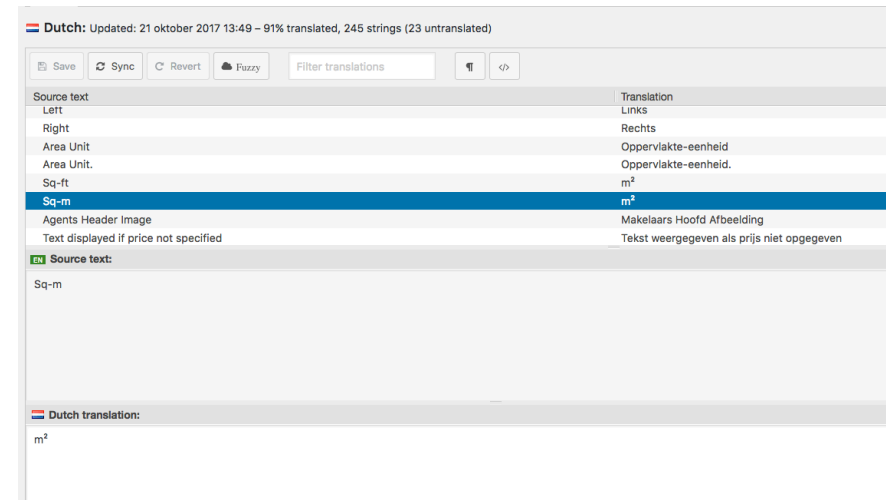

# 171021 QUESTIONS DIVI ESTATE

## 1. Sq-M = m<sup>2</sup>

After the last DiviEstate update several translations weren't working. I manually fixed the most but i cant' seem to fix sq-m to m2 anymore. As you can see i've filled in the loco-plugin accordingly but still this isn't working!